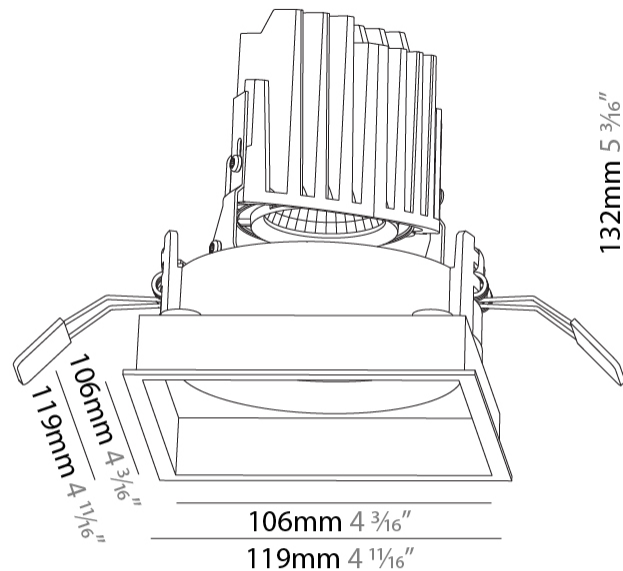

PHYSICAL

Shape: Square
Length (mm): 119
Length (in): 4 11/16
Width (mm): 119
Width (in): 4 11/16
Depth (mm): 132
Depth (in): 5 3/16
Ceiling Thickness (mm): 10 / 12.5 / 15
Ceiling Thickness (in): 3/8 or 1/2 or 9/16
Min. Recessing Depth (mm): 150
Min. Recessing Depth (in): 5 7/8
Light Distribution: Adjustable / Downlight
Weight (kg): 0.542
Weight (lbs): 1.2
Fixture Finish: SSR / BKV / CWI / CRY / HAB / LAG / UFT / ITA / RUA / RUR / MIC / FTG / MYG / TWT / LOD / PUS / FRO / FUP / KIA / POP / BLS / SPG / MEY / GOH / GUM / CHC / COM / ABZ / JAG / OBR / MOS / ROR
Fixture Material: Aluminum Die Cast
Cut-out Measurements: 114mm / 4 1/2" x 114mm / 4 1/2"

ELECTRICAL

Lamp Type: LED
Input Wattage (W): 16.5
Total Output Wattage (W): 14
Dimming: Tri-Mode (Non-Dimming and Phase Dimming (120Vac only) and 0-10V Dimming)
Driver Included: No
Driver Location: Recessed Housing
Driver Type: Constant Current - Universal
Driver Class: Class 2
Housing: See components
Input Voltage (V): 120 - 277
Constant Current (MA): 500

LED

Number of LEDs: 1
Color Temperature (°K): 2700 / 3000 / 3500 / 4000
Max. Delivered Lumen (lm): 940 / 980 / 1029 / 1050
Nominal Lumen (lm): 1386 / 1438 / 1511 / 1542
CRI: >90 CRI
Lamp Life (hrs): 50000

OPTICAL

Reflector: 20 / 40 / 60
Adjustability: Rotational 355°; Tilt 30°

RATINGS AND CERTIFICATIONS

Certified By: Certified for North American Standards
IP rating: IP20